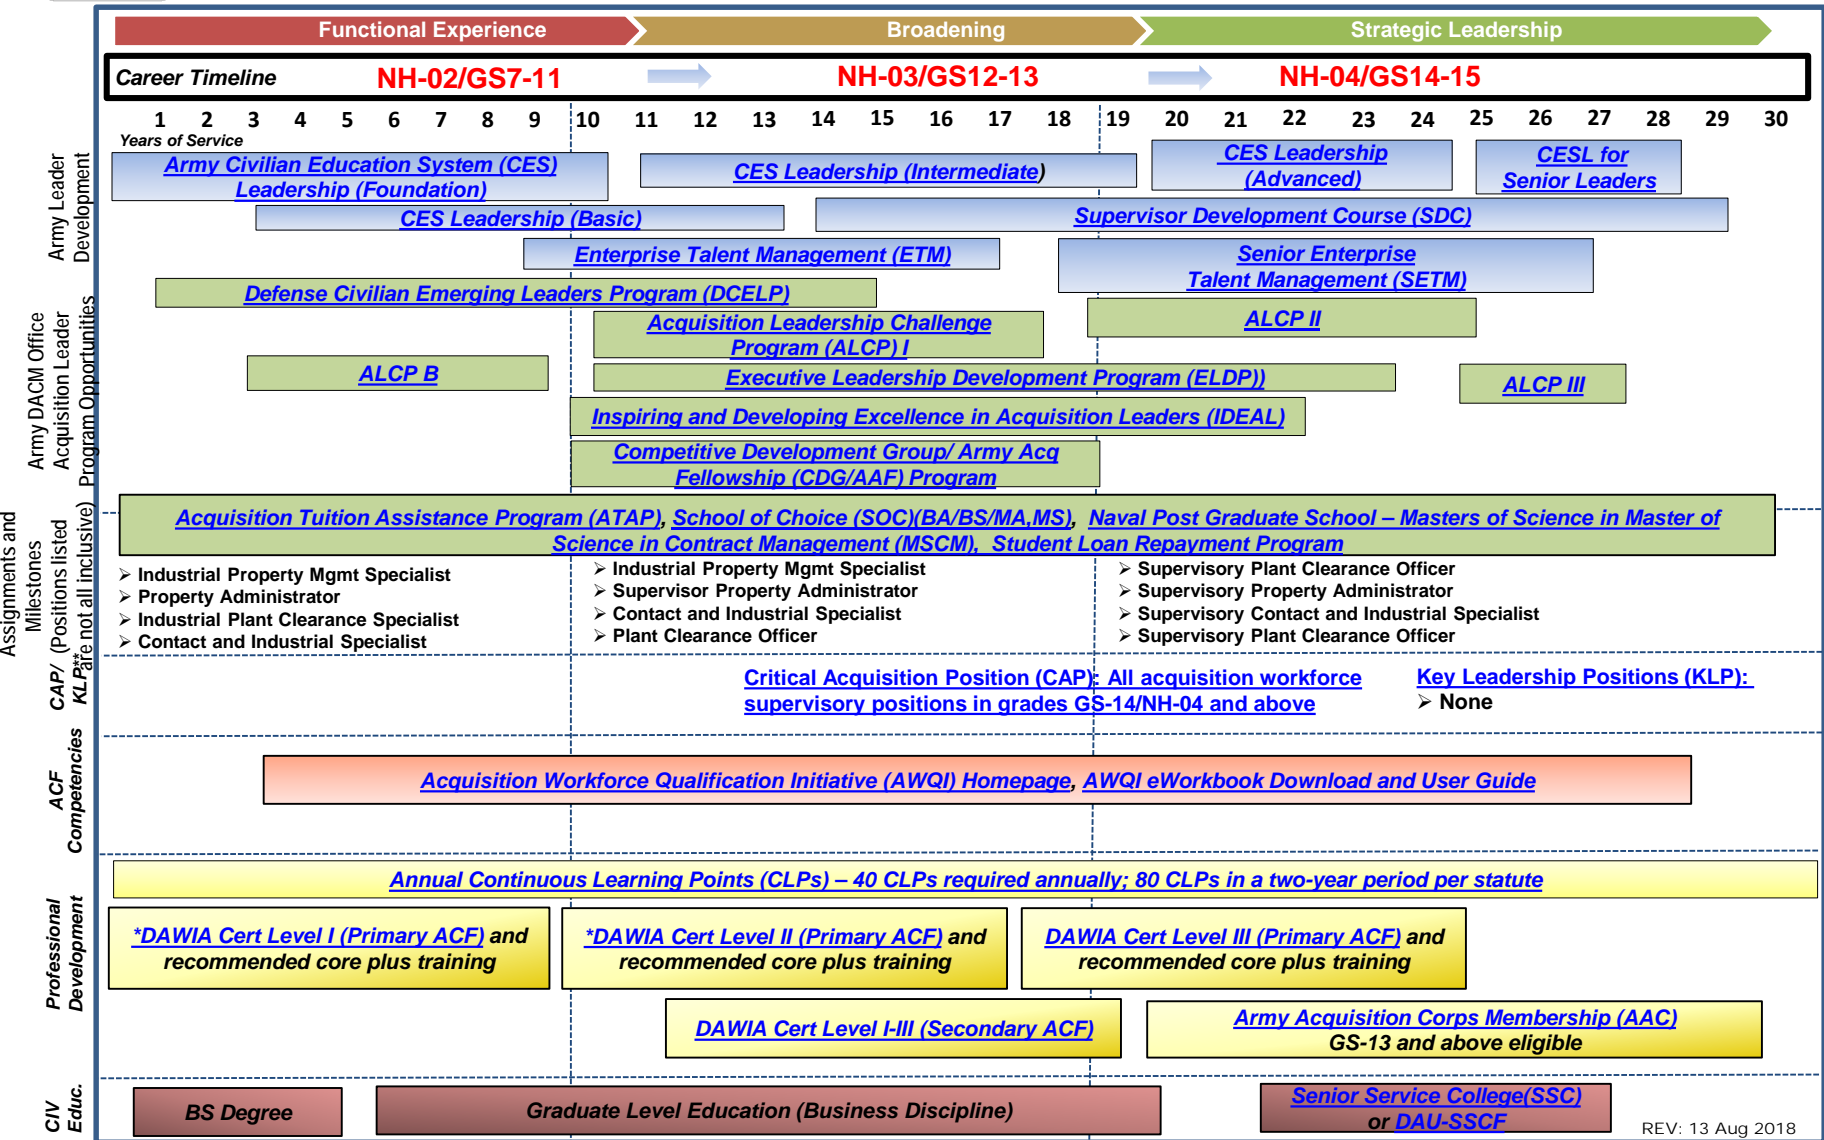

Civilian Industrial Contract Property Management Career Model

REV: 13 Aug 2018