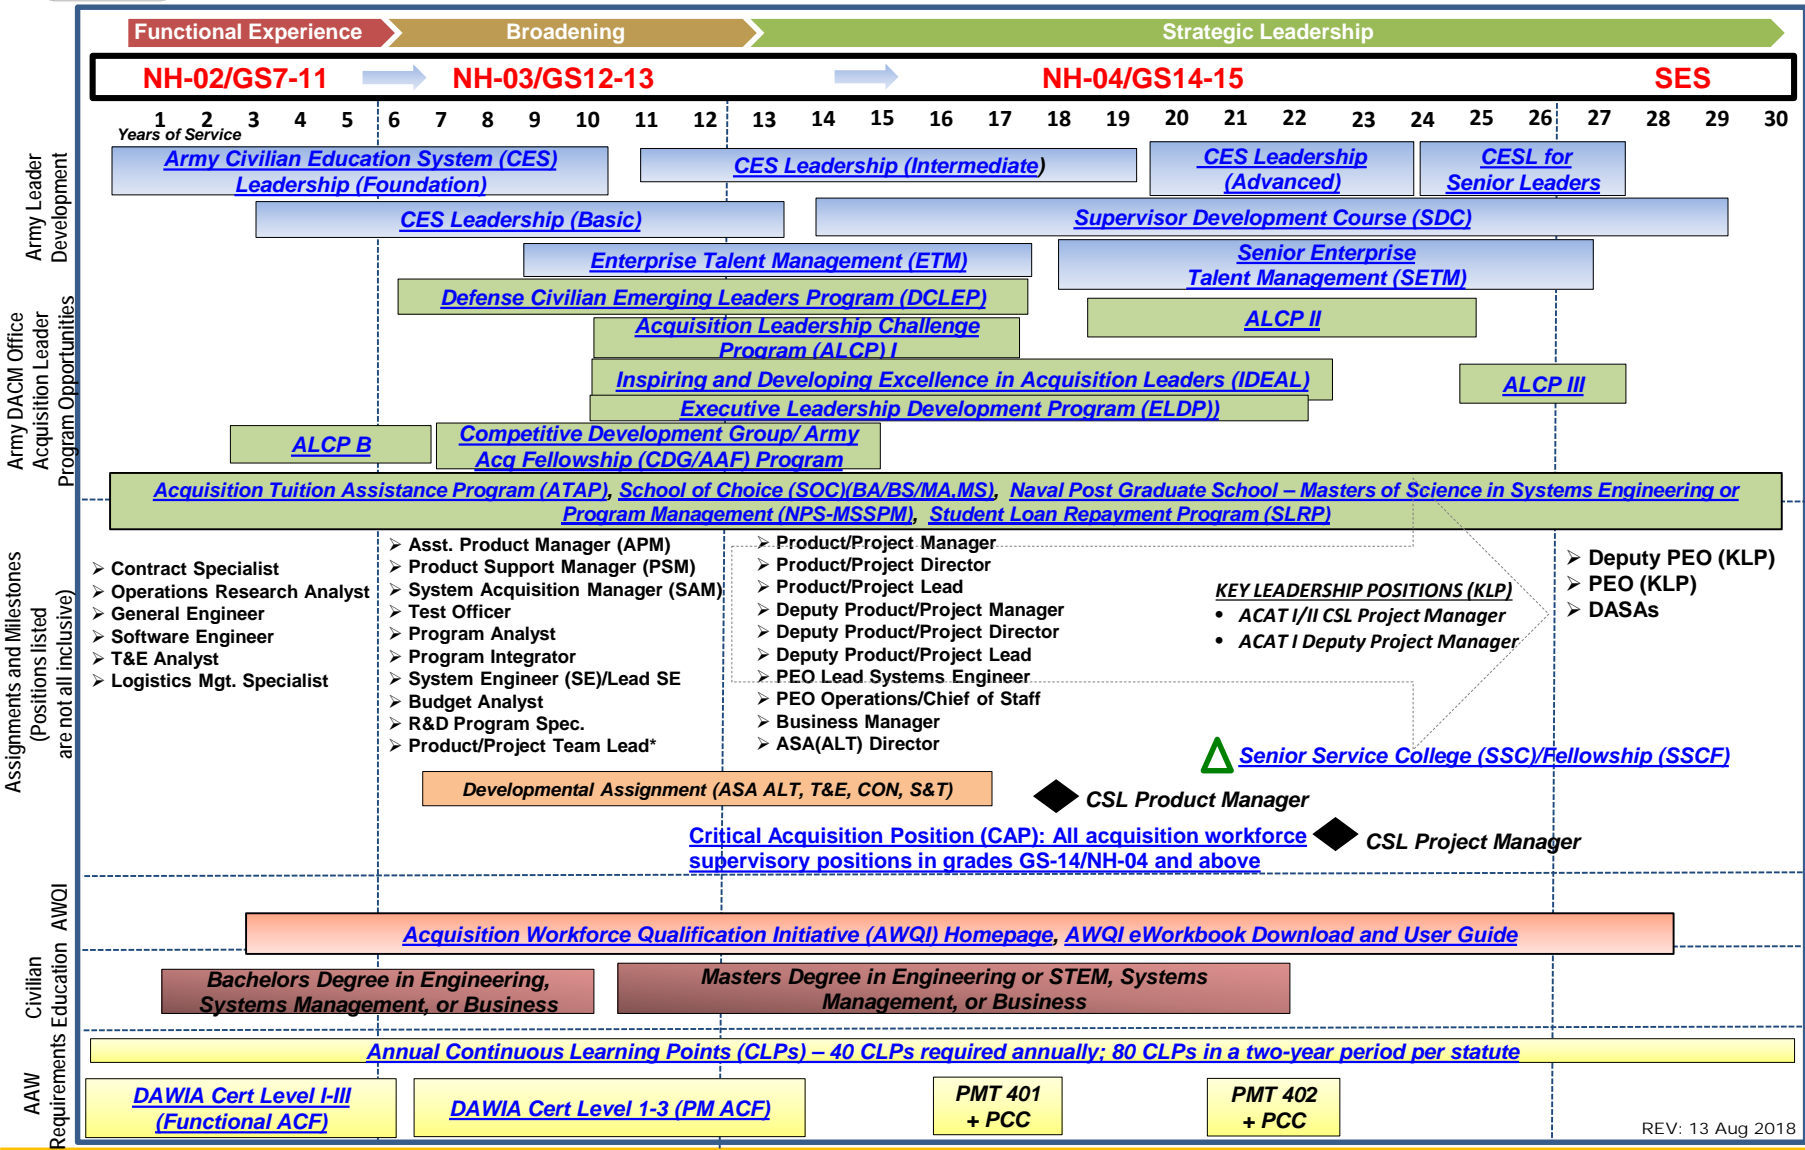

Civilian Program Management Career Model

REV: 13 Aug 2018