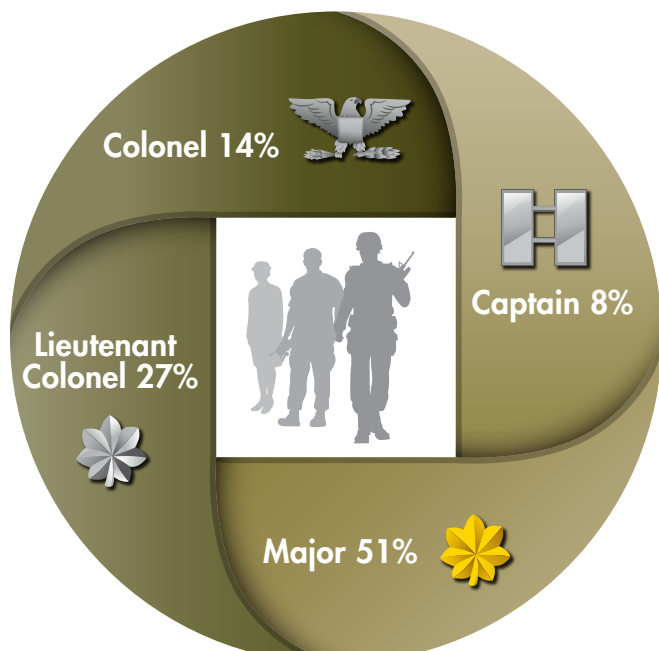

WHY ACQUISITION?

- Command and promotion opportunities
- Master’s and doctoral degree funding
- Vast selection of assignment locations, in the U.S. and around the world
- Long-term career paths all the way to General Officer
- Support Soldiers with the best equipment and services
- Develop highly marketable skills for a post-Army career