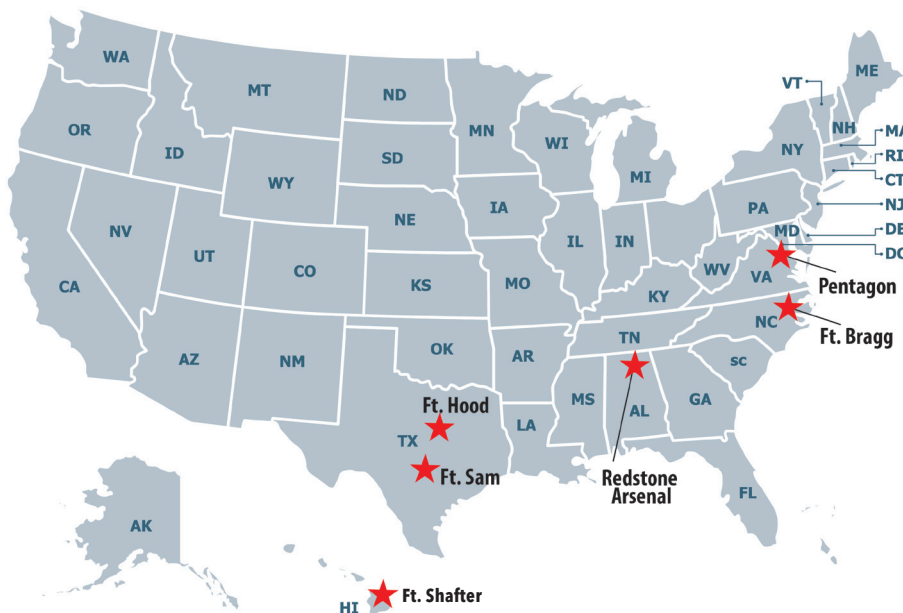

- ★ **PENTAGON, VA, MD**
  DA STAFF, ASA(ALT), 915th CCB (Baltimore)
- ★ **FT. BRAGG, NC**
  419TH CSB
- ★ **REDSTONE ARSENAL, AL**
  Army Contracting Command HQ
- ★ **FT. HOOD, TX**
  418th CSB
- ★ **JOINT BASE SAN ANTONIO, TX**
  410th CSB, 417th CCB, Mission and Installation Contracting Command HQ
- ★ **FT. SHAFTER, HI**
  413th CSB

OCONUS CONTRACTING SUPPORT BRIGADES
408TH CSB, KUWAIT; 409TH CSB, GERMANY; 411TH CSB, KOREA; 413TH CSB, HAWAII; 414TH CSB, ITALY

CONUS USACE

WASHINGTON, DC
LOUISVILLE, KY
ST. PAUL, MN
BALTIMORE, MD
KANSAS CITY, MO
OMAHA, NE
MOBILE & HUNTSVILLE, AL
SAVANNAH, GA
SACRAMENTO, CA
LOS ANGELES, CA
FT. WORTH, TX
WINCHESTER, VA

OCONUS USACE
WIESBADEN, GERMANY
ANCHORAGE, AK

DCMA ASSIGNMENTS

SOUTHERN EUROPE
BURLINGTON, MA
KUWAIT
CHICAGO, IL
HARTFORD, CT
MESA, AZ
ST. PETERSBURG, FL
DALLAS, TX
PHILADELPHIA, PA
CLEVELAND, OH
DETROIT, MI
LIMA, OH
BALTIMORE, MD
PHOENIX, AZ
SPRINGFIELD, NJ
NEW CUMBERLAND, PA
HUNTSVILLE, AL
SUNNYVALE, CA