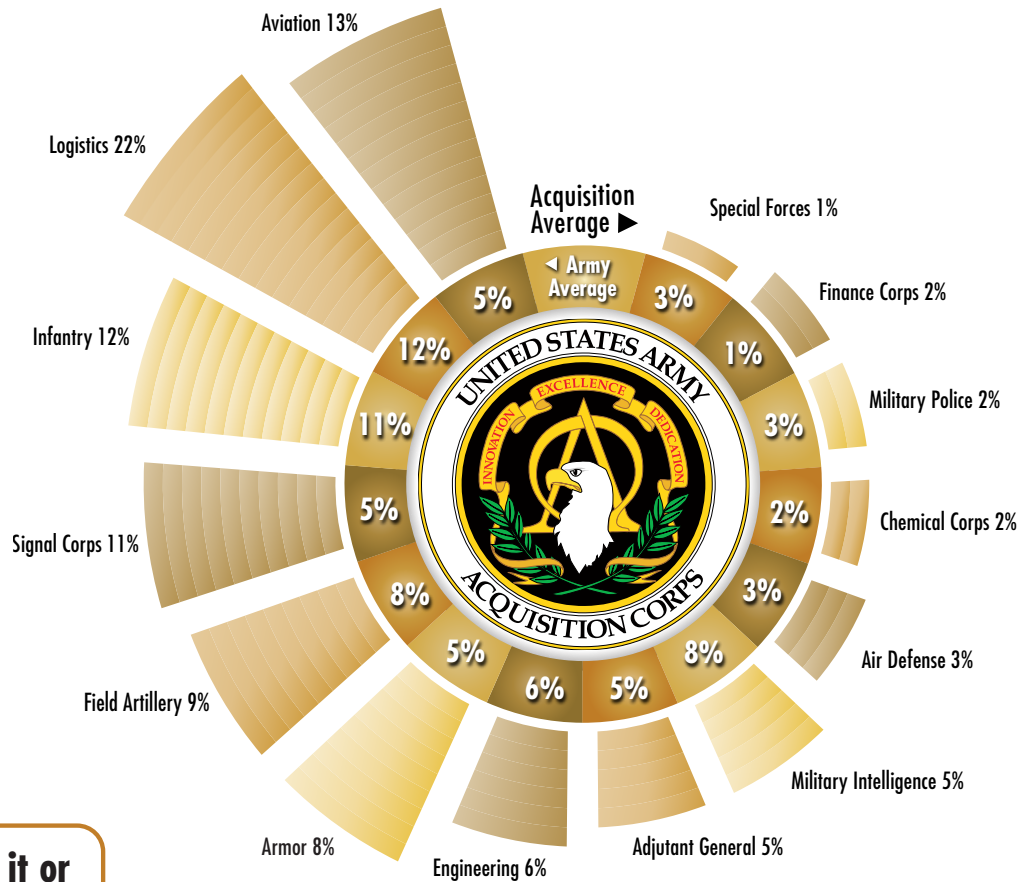

ARMY ACQUISITION OFFICER COMPOSITION

Army Acquisition Officers strive to meet the needs of the Soldier throughout the full spectrum of all operational domains by incorporating technical solutions to respond to the rapidly evolving threat environment. Army Officers can serve in two Army Acquisition Career Fields - Contracting and Program Management.

Officers work with joint and international partners as well as those in industry and academia, to develop, acquire, deliver, sustain and safely dispose of weapons systems and provide contracting services to Soldiers in all military operations.

“If the Soldier wears it, carries it or operates it, the Army Acquisition Workforce is responsible for it.”